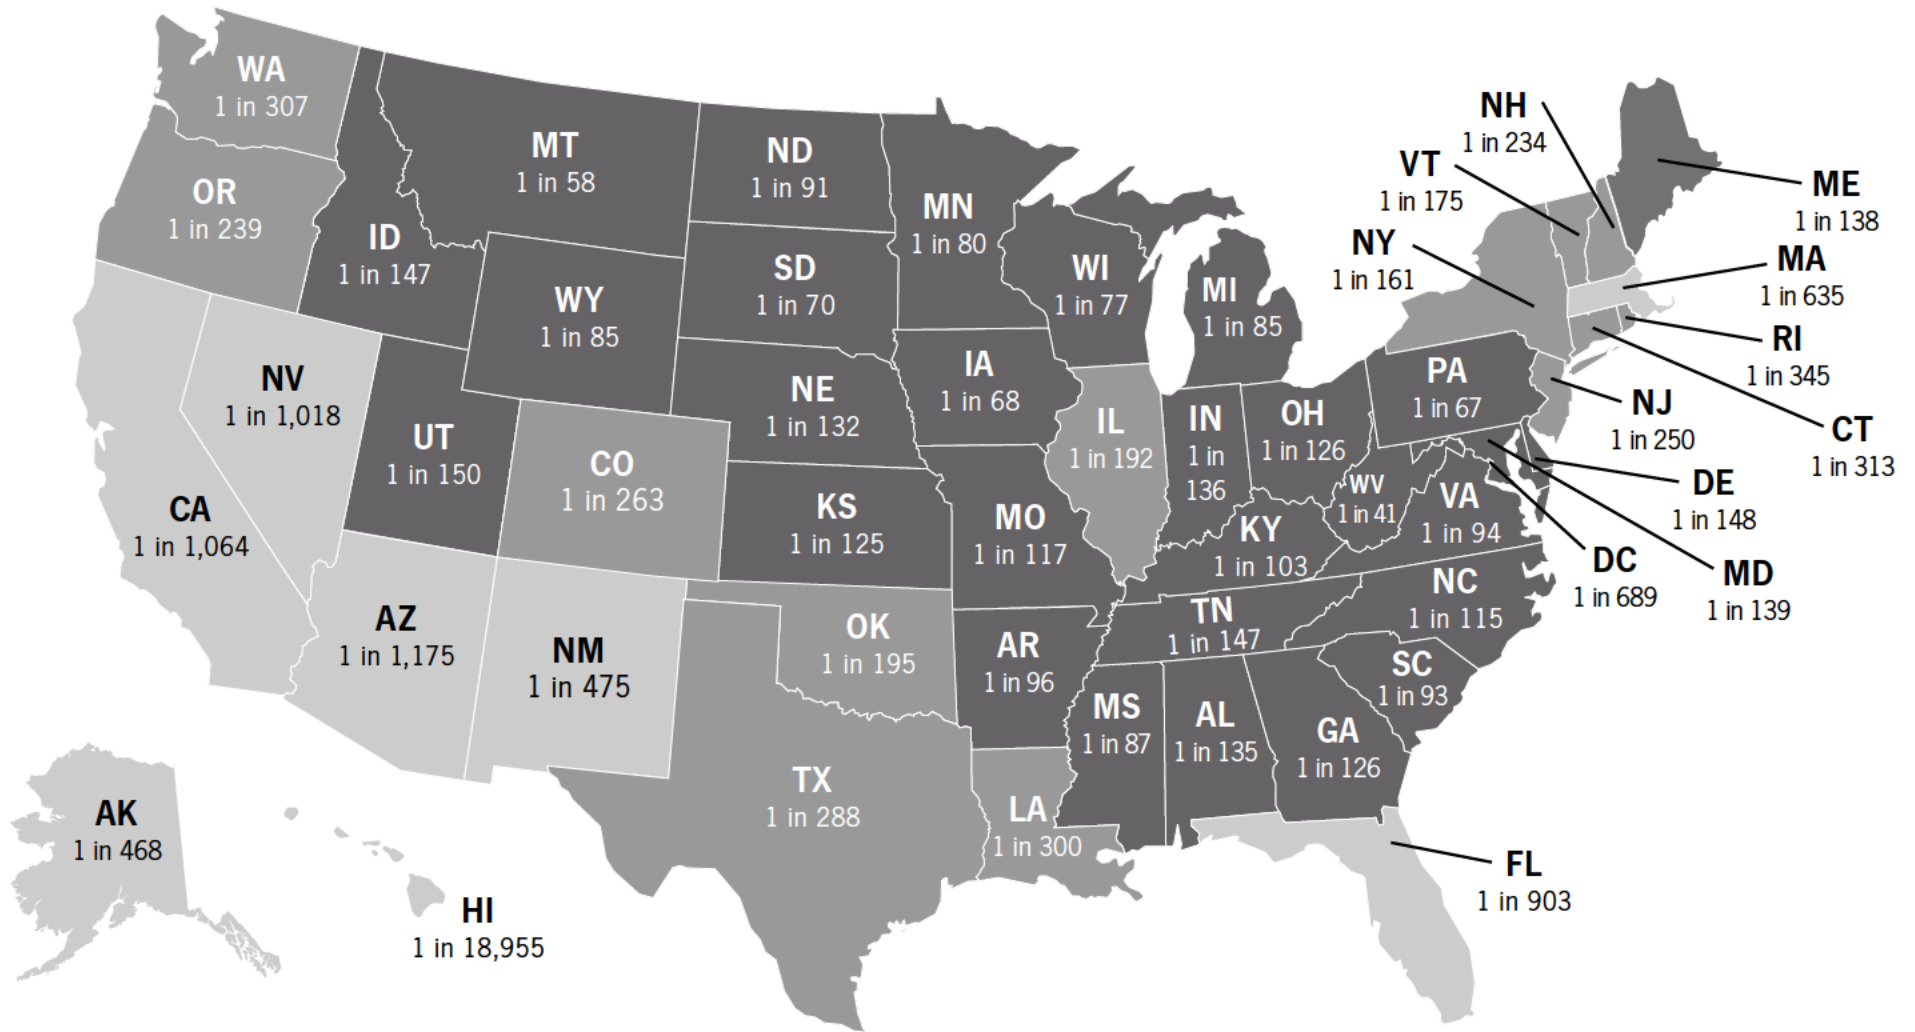

2016 Likelihood of Collision with Deer

*July 1, 2015 – June 30, 2016

High Risk States Medium Risk States Low Risk States